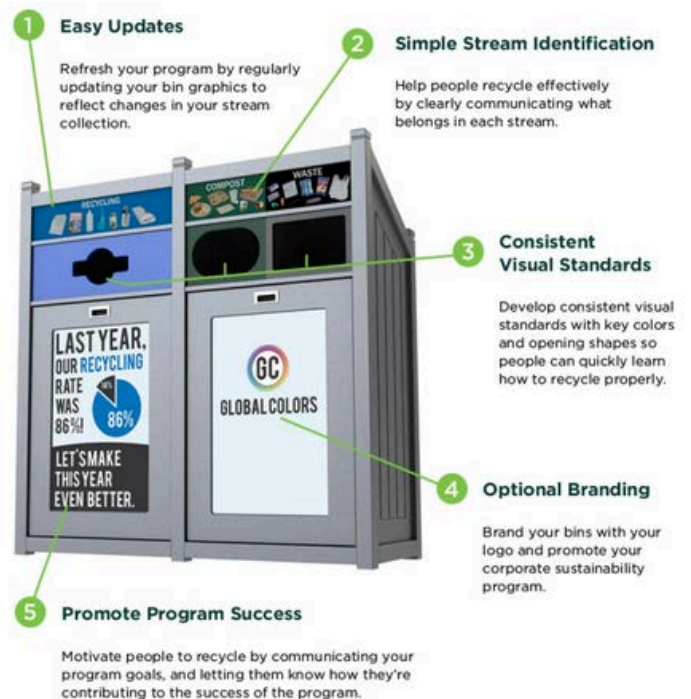

SIGNS OF SUCCESS

Successful recycling and waste diversion programs for schools and campuses begin with clearly labeled, well-designed bins that are **durable, easy to service, and expandable to support multiple streams**—including the streams you collect now, and future streams added as local legislation expands. With CleanRiver you get more than just a great bin. Our zero waste experts are dedicated to helping you create a sustainable culture of recycling and waste diversion with both products and solutions that support your success all along your journey towards zero waste.

START WITH THE 3Cs

Go beyond the tried and true 3Rs of reduce, reuse and recycle to cultivate a more mindful and motivated community of users. Start with the 3Cs:

Culture

Start at the heart of campus culture to embed responsible waste management into the fabric of your school.

Communication

Whether it's an indoor or outdoor bin, clear visual cues on every container are game changing for getting waste in the right place. Show students and staff where waste goes, and they will get it there. By sharing ongoing communication, you'll ensure meaningful engagement—and ultimately—better results as your waste diversion and recycling programs grow.

Collection

Develop well-planned collection strategies designed to scale to ensure your programs remain impactful for years to come.